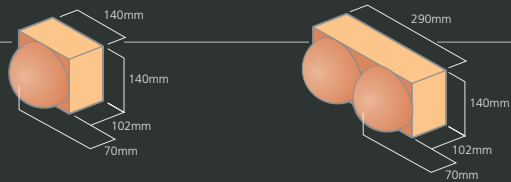

Umbr Sphere

available in:
Leicester Red Stock

Umbr Pyramid